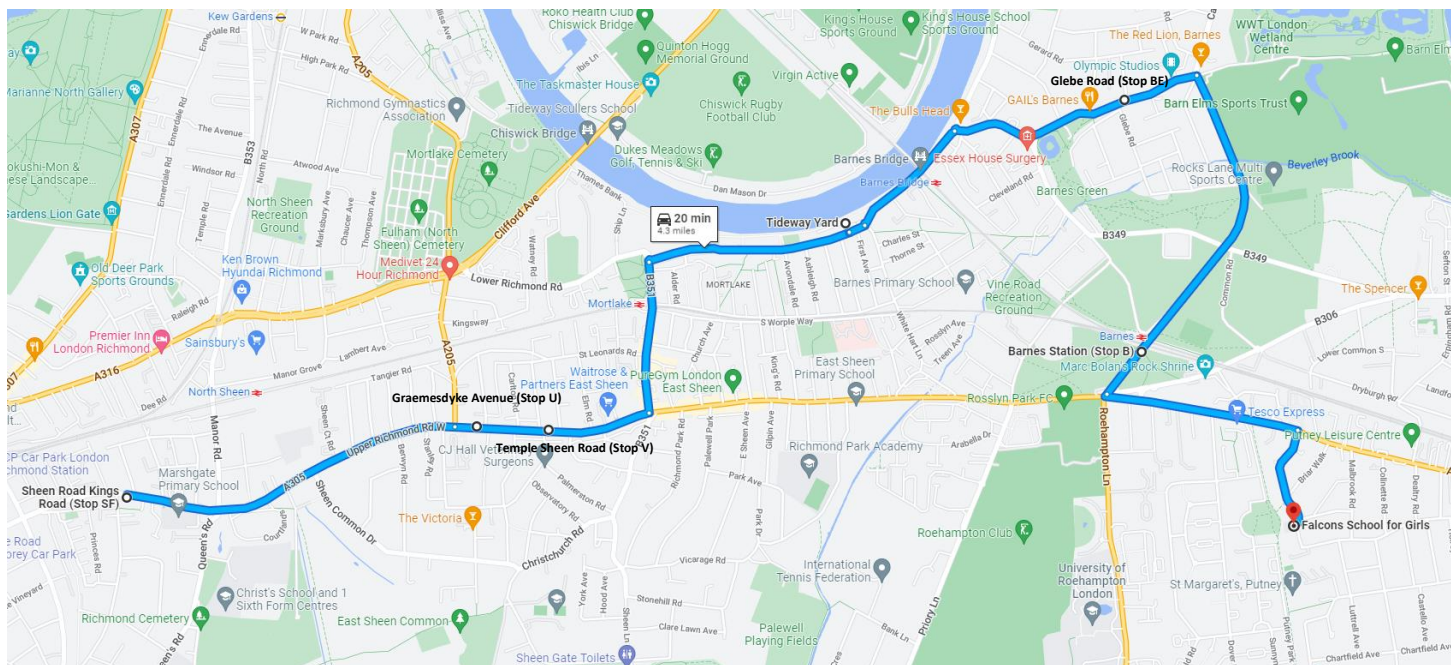

SUMMER TERM 2022 / HOME-SCHOOL MINIBUS JOURNEY

07.40 Sheen Road/Kings Road Bus Stop SF <https://goo.gl/maps/tpCEsgEeo91HY6JU6>

07.45 Graemesdyke Avenue (Stop U) <https://goo.gl/maps/o5YoPyyMg7d9RWC6>

7.48 Temple Sheen Road (Stop V) <https://goo.gl/maps/XzmE2yPvo7k8STCp8>

07.55 Tideway Yard <https://goo.gl/maps/TQZrVSDNd1prYzu89>

08.10 Glebe Road (Stop BE) <https://goo.gl/maps/2ocHNj4JeMnfGHJF7>

08.15 Barnes Station (Stop B) <https://goo.gl/maps/QmiBLTDNZMoBM8SE8>

08.20 Falcons School for Girls <https://goo.gl/maps/1hddnyhCbELJuX238>

MINIBUS SCHOOL-HOME JOURNEY

16.40 Falcons Girls <https://goo.gl/maps/RBma7tb4vw2yCDd26>

16.45 Barnes Station (Stop A) <https://goo.gl/maps/oZr7HUC4KA2MWC3A>

16.55 White Hart Lane Bus Stop V <https://goo.gl/maps/NZqN4kgkLD6fPjcG8>

17.05 Clifford Avenue Stop Q <https://goo.gl/maps/FQN2smCbaijXUwBa8>

17.15 Berwyn Road Bus Stop Y <https://goo.gl/maps/TCxgQ6wgpzScJENX8>

17.25 Sheen Road/Kings Road Bus Stop SF <https://goo.gl/maps/tpCEsgEeo91HY6JU6>